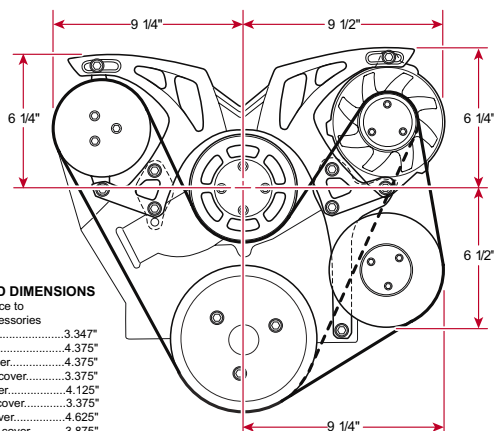

Chevy Small Block Serpentine Kits

Short Water Pump

Highly Styled Low Cost Serpentine Drive

Now you can get March Performance styling at a great new low price. This exciting new one piece alternator / A/C bracket kit is available with or without power steering. It even comes with a special adjustment tool for "no hassle" perfect belt tensioning.

All our billet pulleys and brackets have a "No Polishing" maintenance-free clear powdercoating.

Application:

Chevy Small Block Short Water Pump

Kit Includes:

- Alternator
- Alternator pulley with fan and nose cover
- Polished Sanden A/C compressor
- A/C Compressor and nose cover
- Water pump and pulley
- Alternator/A/C Bracket
- Crank pulley (Larger Dia for better accessory drive)
- Belt Tensioning Tool
- All mounting hardware

Kits with power steering include

- Power steering pump
- Power steering pulley with nose cover
- Bracket with mounting hardware.

Optional:

- Spring loaded belt tensioner with cover

FORWARD DIMENSIONS

NEW!

Style TRACK