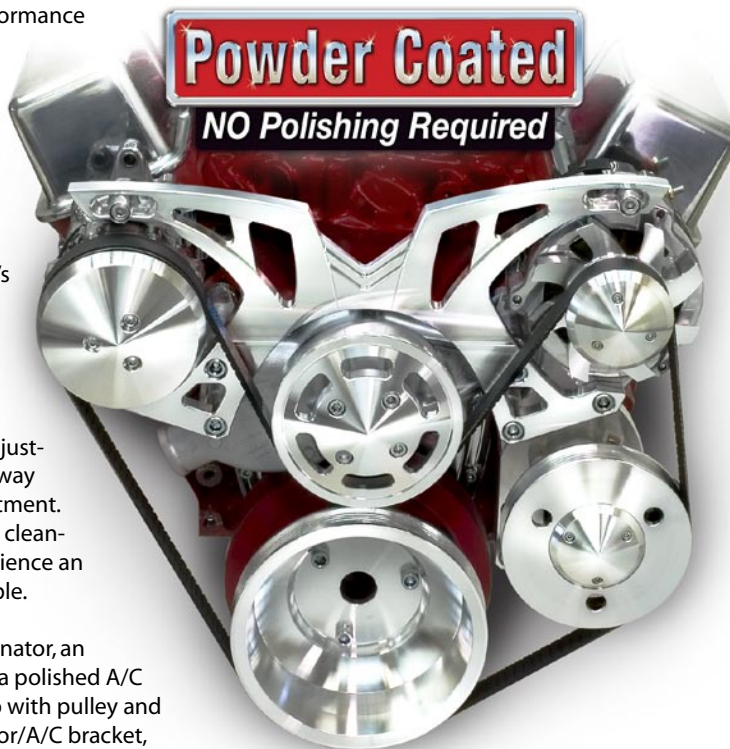

The new Style Track makes use a unique easy to use belt tension adjustment tool. Once the belt tension has been set, the adjustment tool is easily removed and stowed away until the next time the belt requires adjustment. As a result, the Style Track displays a much cleaner appearance. For the ultimate in convenience an optional spring loaded tensioner is available.

The Style Track comes complete with alternator, an alternator pulley with fan and nose cover, a polished A/C compressor and nose cover, a water pump with pulley and nose cover, a crank pulley and the alternator/A/C bracket, complete with the belt tensioning tool. Kits with power steering include a type2 remote power steering pump and the power steering pump pulley with nose cover. These kits also include all the mounting hardware you'll need and detailed instructions so installation is a snap. You can also forget about polishing this assembly, as it features maintenance-free clear powder coating.

Shipping Now for Chevy small block short water pump. Chevy big block and Ford small block coming soon.

Application:

Chevy Small Block Short Water Pump

Our larger diameter crank pulley aids in driving your alternator, A/C, and water pump at idle where it counts.

$700.00 Less Than our Competitors Similar Kits

$1495.00 All Inclusive, with Power Steering

Includes Alternator, Water Pump, A/C Compressor, Power Steering, Bracket, Adjustment Tool, and all Mounting Hardware.

$1185.00 All Inclusive, without Power Steering

Includes Alternator, Water Pump, A/C Compressor, Bracket, Adjustment Tool, and all Mounting Hardware.

Optional Spring Tensioner + $250.00

News Release