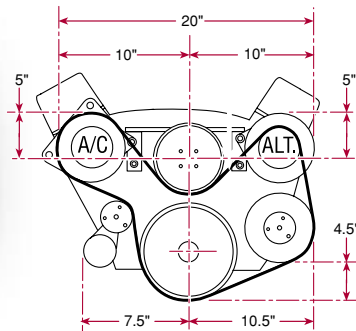

New!
3 Great New Kits

Outward Dimensions

Balancer face to front of...

Crank pulley	3.200"
Water pump pulley	3.625"
Water pump w/nose cover	4.425"
A/C unit	4.000"
A/C w/nose cover	4.500"
Alt. pulley.....	3.250"
Alt. w/nose cover	4.000"

Passenger Side

Drivers Side

High Water Flow A/C Kits 1969 - Drivers Side Alternator (Increases Cooling)

Kit Type	Kit # Drives	Alternator	A/C	Power Steering	Belt Size
Ultra	20250	X	X		61"
Ultra	20260	X	X	X	62"
Deluxe	20270	X	X		61"
Deluxe	20280	X	X	X	62"
Custom	20275	X	X		61"
Custom	20285	X	X	X	62"